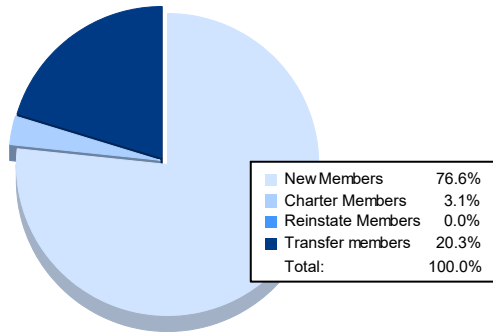

Year	New Clubs	Dropped Clubs	Gain/ Loss Clubs	New Members	Charter Members	Reinstate Members	Transfer Members	Total Member Added	Total Members Dropped	Gain/ Loss Members
2017-2018	0	1	-1	72	0	2	4	78	171	-93
2018-2019	0	0	0	75	1	1	8	85	132	-47
2019-2020	0	1	-1	53	3	0	4	60	155	-95
2020-2021	0	1	-1	49	0	1	7	57	126	-69
2021-2022	0	2	-2	49	2	0	13	64	177	-113
<b>Average</b>	<b>0</b>	<b>1</b>	<b>-1</b>	<b>60</b>	<b>1</b>	<b>1</b>	<b>7</b>	<b>69</b>	<b>152</b>	<b>-83</b>

### Membership Composition June 2022 Cumulative