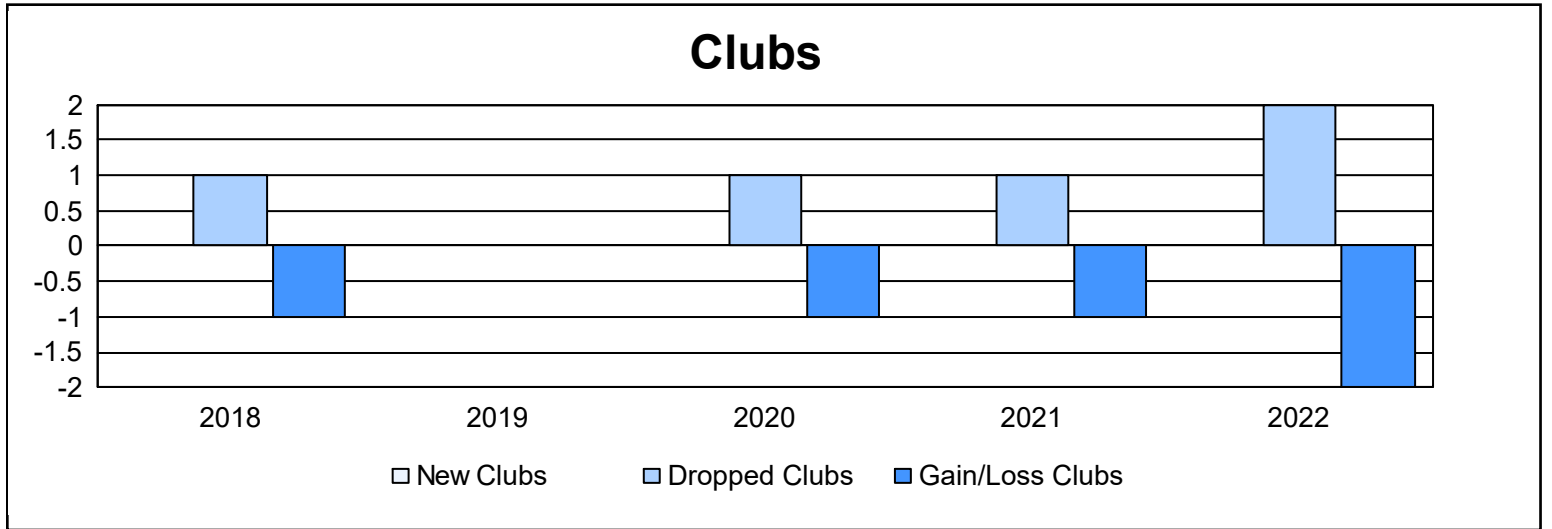

Year	New Clubs	Dropped Clubs	Gain/ Loss Clubs	New Members	Charter Members	Reinstate Members	Transfer Members	Total Member Added	Total Members Dropped	Gain/ Loss Members
2017-2018	0	1	-1	72	0	2	4	78	171	-93
2018-2019	0	0	0	75	1	1	8	85	132	-47
2019-2020	0	1	-1	53	3	0	4	60	155	-95
2020-2021	0	1	-1	49	0	1	7	57	126	-69
2021-2022	0	2	-2	49	2	0	13	64	177	-113
<b>Average</b>	<b>0</b>	<b>1</b>	<b>-1</b>	<b>60</b>	<b>1</b>	<b>1</b>	<b>7</b>	<b>69</b>	<b>152</b>	<b>-83</b>

### Membership Composition June 2022 Cumulative