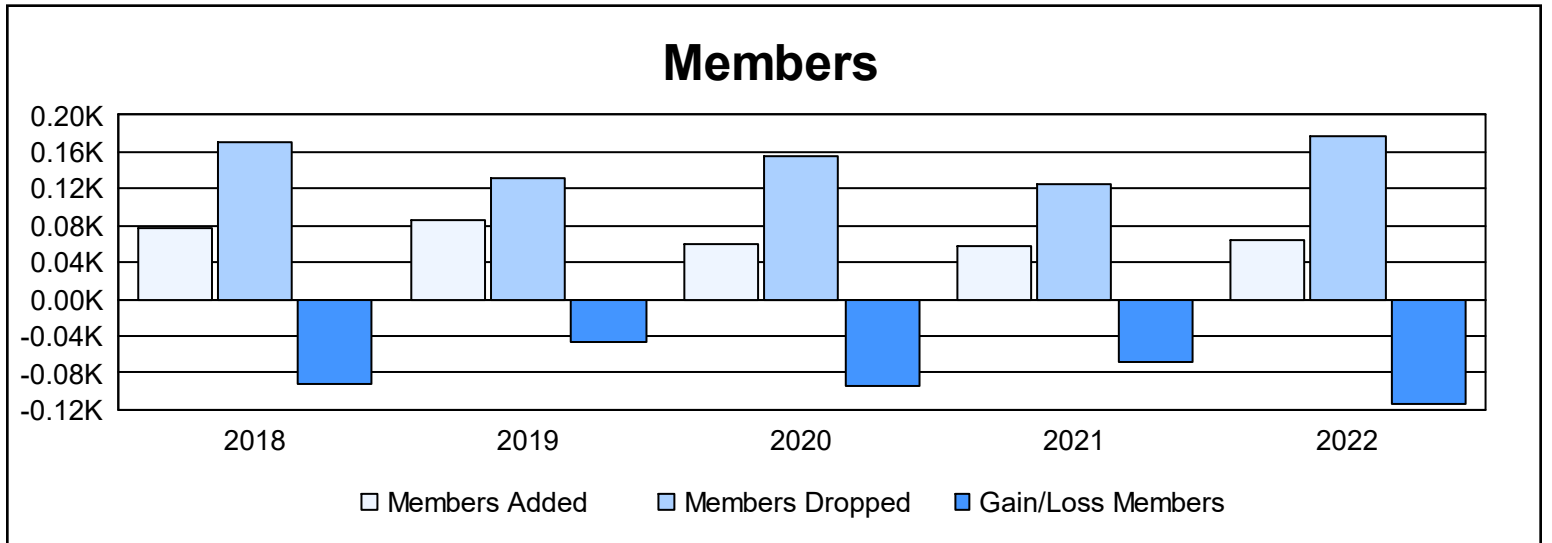

Year	New Clubs	Dropped Clubs	Gain/ Loss Clubs	New Members	Charter Members	Reinstate Members	Transfer Members	Total Member Added	Total Members Dropped	Gain/ Loss Members
2017-2018	0	1	-1	72	0	2	4	78	171	-93
2018-2019	0	0	0	75	1	1	8	85	132	-47
2019-2020	0	1	-1	53	3	0	4	60	155	-95
2020-2021	0	1	-1	49	0	1	7	57	126	-69
2021-2022	0	2	-2	49	2	0	13	64	177	-113
<b>Average</b>	<b>0</b>	<b>1</b>	<b>-1</b>	<b>60</b>	<b>1</b>	<b>1</b>	<b>7</b>	<b>69</b>	<b>152</b>	<b>-83</b>

### Membership Composition June 2022 Cumulative